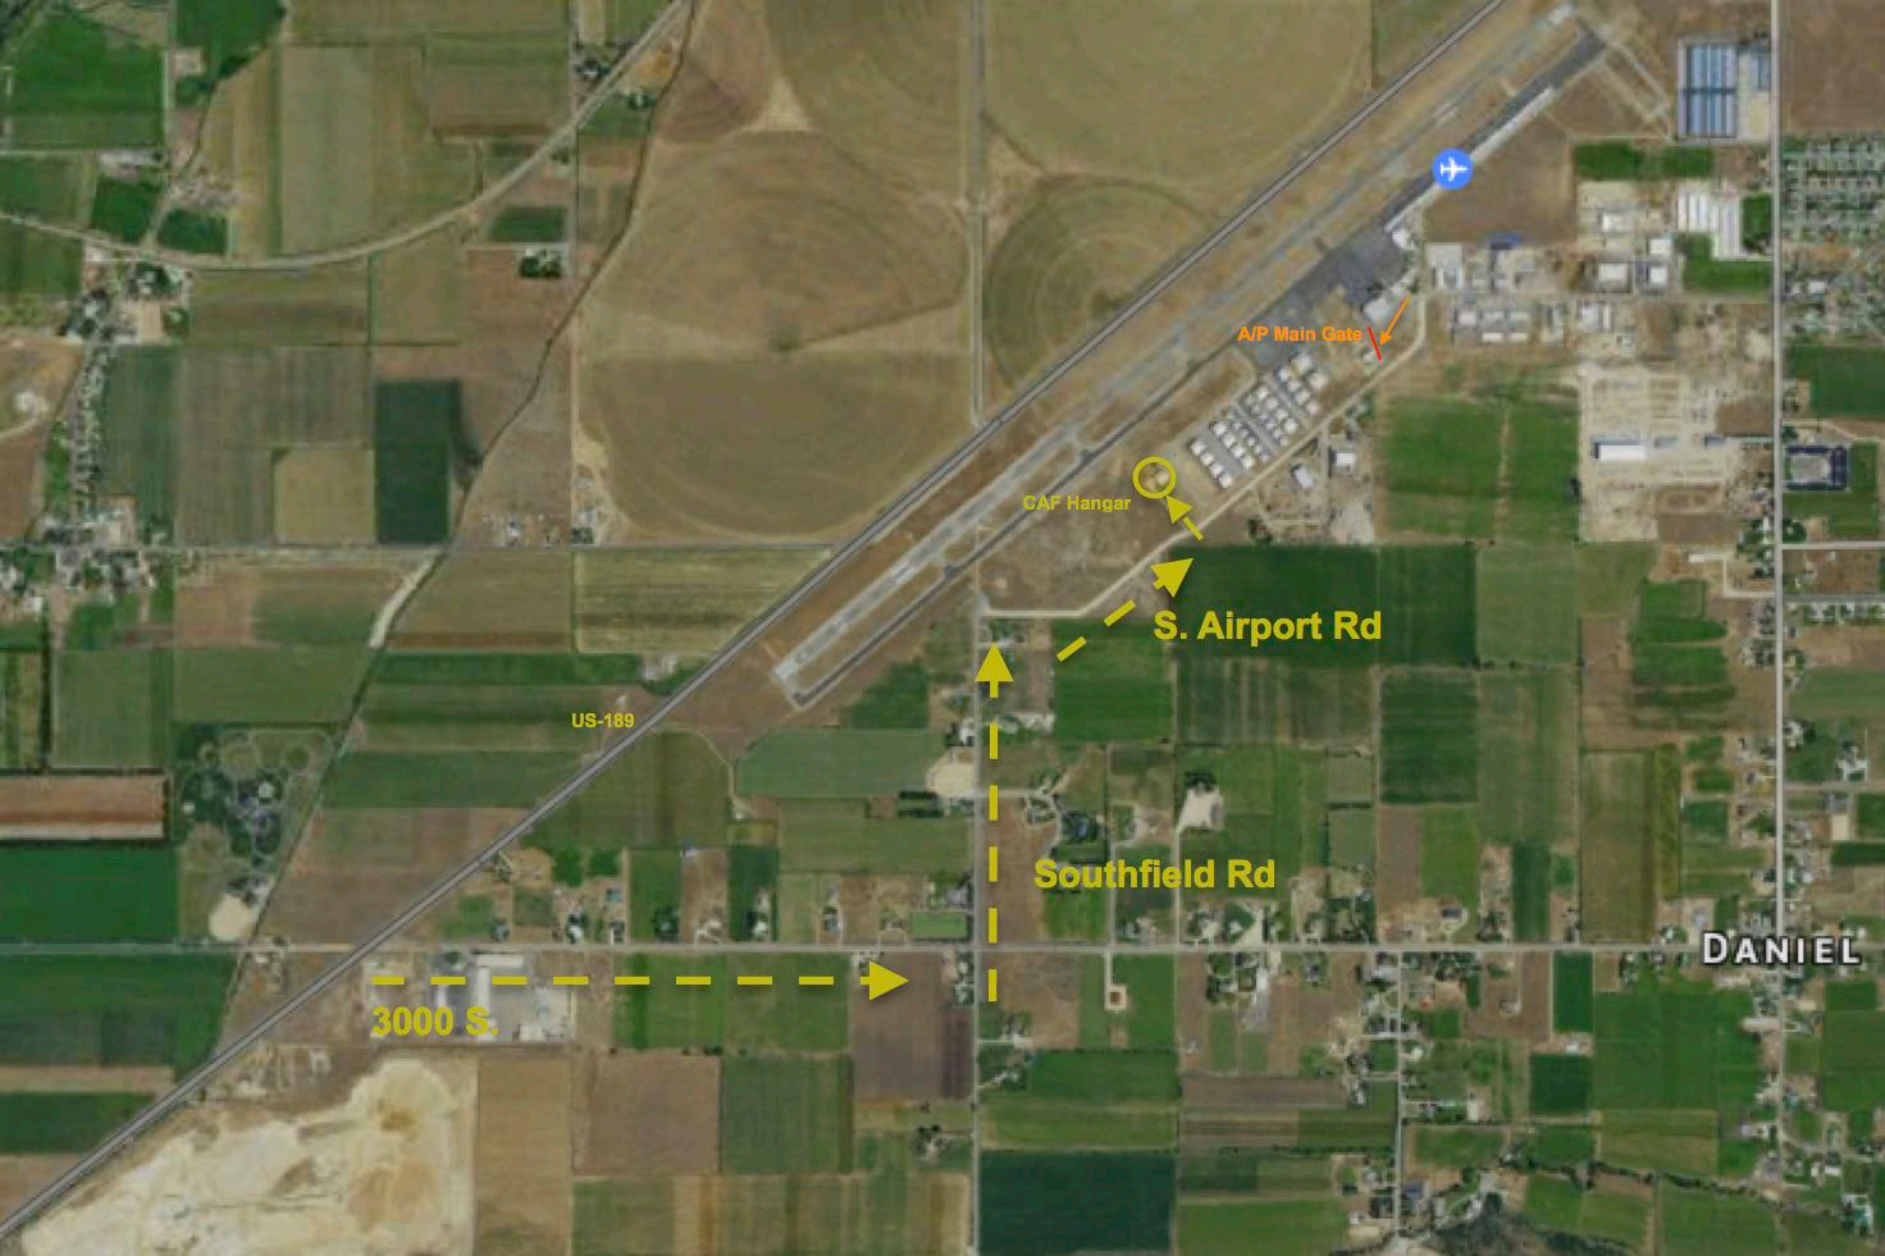

- Highway directions from Provo Canyon, UT-189 Eastbound.
1. Go east on UT-189 up Provo Canyon
 2. Turn right on W. 3600 South
 3. Turn left at the 1st cross street onto S 1200 W/Southfield Rd
 4. Turn right onto S. Airport Rd.
 5. The CAF Hangar is ahead on your left

A/P Main Gate

CAF Hangar

S. Airport Rd

Southfield Rd

US-189

3000 S.

DANIEL